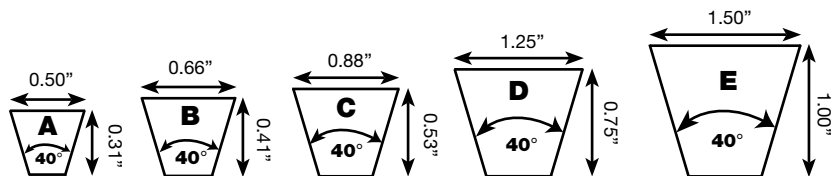

Dual Branding – A and B section belts up to 100" are Dual Branded clearly identifying both ARPM classical and fractional horsepower (FHP) sizes allowing consolidation of your classical and FHP inventory into one belt line – saving you money! No need to carry two separate product lines. The dual part number system is more than just labeling, too. FHP & Classical belts have the same top width dimension but classical profile is deeper, allowing more belt/pulley contact and reducing sheave wear.

Dual Branding Examples: A40 (4L420) --- B78 (5L810)

WARNING: This product can expose you to chemicals including carbon black, which is known to the State of California to cause cancer or birth defects or other reproductive harm. For more information visit www.P65WARNINGS.ca.gov

PART NOMENCLATURE

A15

A = 0.50" width x 0.31" thickness

15 = Inside length 15.0"

Features & Benefits

UniMatch Construction: Consistent performance in multiple V-Belt drives - ensures all belts will measure within ARPM matching standards